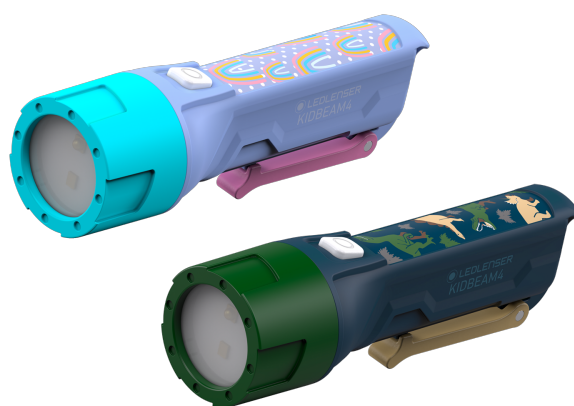

PRODUCT DATA SHEET

Kidbeam⁴

Kidbeam4

PRODUCT DESCRIPTION

Children love to discover the world with their own eyes – and from now on, they can also use their own light. Exploring the world with their first own flashlight: The robust Kidbeam4 lights up in four different colors and impresses with practical, child-specific features such as the integrated clip or the automatic switch-off function. Warning: Not suitable for children under 36 months. To be used under the direct supervision of an adult.

- Versatile: white light, red light, green light and blue light with flashing function
- Safe: lockable battery compartment (screw)
- Clever: optics with reduced glare for sensitive children's eyes
- Practical: integrated pocket clip for fastening (e.g. to clothing)
- Energy-saving: automatic switch-off after 20 minutes (easy to activate)

TECHNICAL DATA

Length defocused [mm]	120
Head diameter [mm]	35
Tube diameter [mm]	35
Weight incl. batteries [g]	72
Weight without batteries [g]	48
Focus function	No
Head material	ABS
Tube material	ABS
Cartridge	No